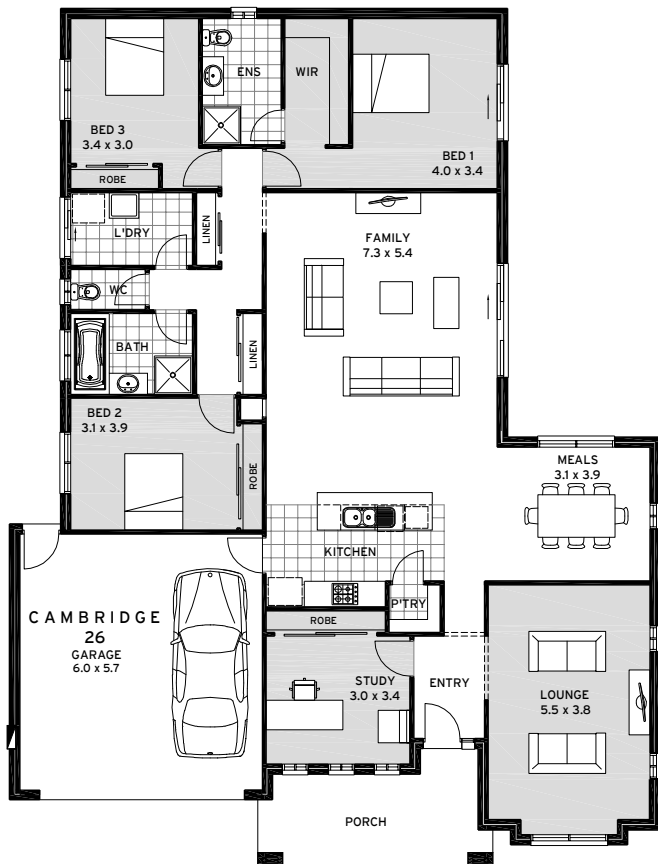

Real Homes... Real People.

Cambridge Standard

Cambridge Series

www.cavalierhomes.com.au
www.cavalierhomes.co.nz

Real Homes... Real People.

Cambridge Series

Cambridge 22

3 Bedrooms
2 Bathrooms
Double Garage
Study
Lounge
Family
Meals
Kitchen
Laundry

Living 158.88m²
Garage 37.61m²
Porch 12.31m²
Total 208.80m²
Width 15.29m Depth 18.87m

Cambridge 24

3 Bedrooms
2 Bathrooms
Double Garage
Study
Lounge
Family
Meals
Kitchen
Laundry

Living 178.06m²
Garage 37.61m²
Front Porch 12.31m²
Total 227.98m²
Width 15.29m Depth 18.87m

Cambridge 26

3 Bedrooms
2 Bathrooms
Double Garage
Study
Lounge
Family
Meals
Kitchen
Laundry

Living 196.20m²
Garage 37.61m²
Front Porch 12.31m²
Total 246.12m²
Width 15.29m Depth 20.19m

Cambridge 30

4 Bedrooms
2 Bathrooms
Double Garage
Media
Study
Lounge
Family
Meals
Kitchen
Laundry

Living 232.40m²
Garage 37.61m²
Front Porch 12.31m²
Total 282.32m²
Width 15.29m Depth 23.19m

Real Homes... Real People.

Cambridge Grange

www.cavalierhomes.com.au
www.cavalierhomes.co.nz

Plans are copyright. Prices, inclusions and plans are subject to variation without notice and vary throughout Australasia. Display and show home designs and inclusions vary throughout Australasia and are provided as a guide only. Please refer to your building contract for the specific design and inclusion details of your new home. Unless otherwise stated in writing retail new home prices do not include furniture, decorator items, driveways, paths, landscaping, swimming pools, light fittings, window and floor coverings (except tiles to WCs, bathrooms and laundries), letterboxes, fencing, security, vacuum systems, telephone, intercom and communication systems and air conditioning. Photographs shown in this brochure are indicative only to depict the style of Cavalier designs and may not be of this series design. Width and depth dimensions shown to floor plans are measured to external brick work and do not include eaves. Eaves are not included as standard. Additional costs apply.