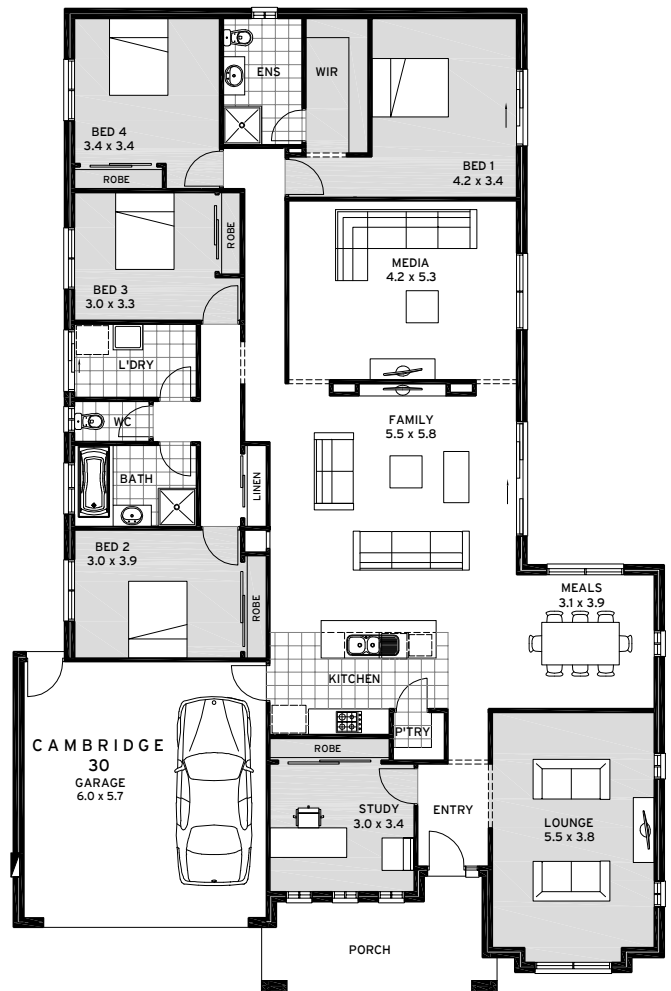

Real Homes... Real People.

Cambridge Standard

Cambridge Series

www.cavalierhomes.com.au
www.cavalierhomes.co.nz

Real Homes... Real People.

Cambridge Series

Cambridge 22

3 Bedrooms
2 Bathrooms
Double Garage
Study
Lounge
Family
Meals
Kitchen
Laundry

Living 158.88m²
Garage 37.61m²
Porch 12.31m²
Total 208.80m²
Width 15.29m Depth 18.87m

Cambridge 24

3 Bedrooms
2 Bathrooms
Double Garage
Study
Lounge
Family
Meals
Kitchen
Laundry

Living 178.06m²
Garage 37.61m²
Front Porch 12.31m²
Total 227.98m²
Width 15.29m Depth 18.87m

Cambridge 26

3 Bedrooms
2 Bathrooms
Double Garage
Study
Lounge
Family
Meals
Kitchen
Laundry

Living 196.20m²
Garage 37.61m²
Front Porch 12.31m²
Total 246.12m²
Width 15.29m Depth 20.19m

Cambridge 30

4 Bedrooms
2 Bathrooms
Double Garage
Media
Study
Lounge
Family
Meals
Kitchen
Laundry

Living 232.40m²
Garage 37.61m²
Front Porch 12.31m²
Total 282.32m²
Width 15.29m Depth 23.19m

Real Homes... Real People.

Cambridge Grange

www.cavalierhomes.com.au
www.cavalierhomes.co.nz

Plans are copyright. Prices, inclusions and plans are subject to variation without notice and vary throughout Australasia. Display and show home designs and inclusions vary throughout Australasia and are provided as a guide only. Please refer to your building contract for the specific design and inclusion details of your new home. Unless otherwise stated in writing retail new home prices do not include furniture, decorator items, driveways, paths, landscaping, swimming pools, light fittings, window and floor coverings (except tiles to WCs, bathrooms and laundries), letterboxes, fencing, security, vacuum systems, telephone, intercom and communication systems and air conditioning. Photographs shown in this brochure are indicative only to depict the style of Cavalier designs and may not be of this series design. Width and depth dimensions shown to floor plans are measured to external brick work and do not include eaves. Eaves are not included as standard. Additional costs apply.