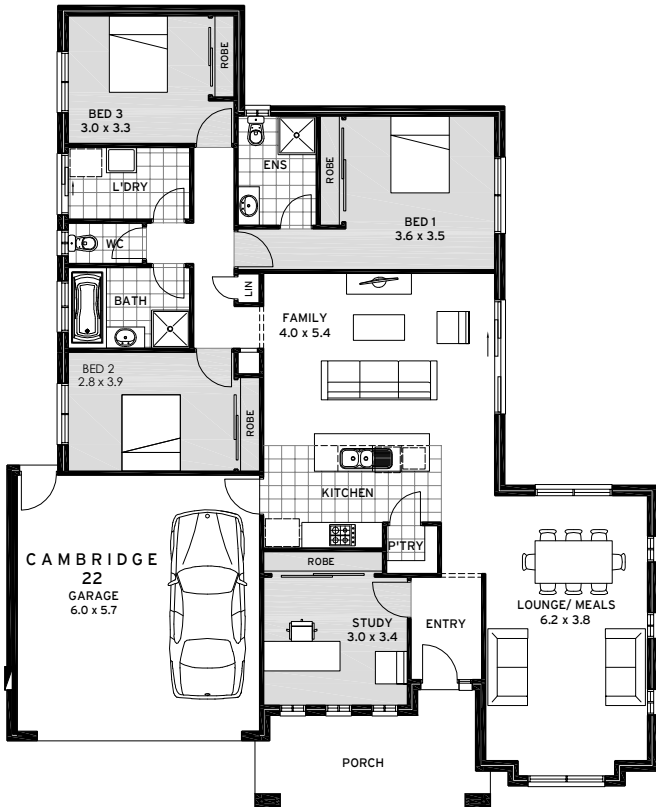

Real Homes... Real People.

Cambridge Standard

Cambridge Series

www.cavalierhomes.com.au
www.cavalierhomes.co.nz

Real Homes... Real People.

Cambridge Series

Cambridge 22

3 Bedrooms
2 Bathrooms
Double Garage
Study
Lounge
Family
Meals
Kitchen
Laundry

Living 158.88m²
Garage 37.61m²
Porch 12.31m²
Total 208.80m²
Width 15.29m Depth 18.87m

Cambridge 24

3 Bedrooms
2 Bathrooms
Double Garage
Study
Lounge
Family
Meals
Kitchen
Laundry

Living 178.06m²
Garage 37.61m²
Front Porch 12.31m²
Total 227.98m²
Width 15.29m Depth 18.87m

Cambridge 26

3 Bedrooms
2 Bathrooms
Double Garage
Study
Lounge
Family
Meals
Kitchen
Laundry

Living 196.20m²
Garage 37.61m²
Front Porch 12.31m²
Total 246.12m²
Width 15.29m Depth 20.19m

Cambridge 30

4 Bedrooms
2 Bathrooms
Double Garage
Media
Study
Lounge
Family
Meals
Kitchen
Laundry

Living 232.40m²
Garage 37.61m²
Front Porch 12.31m²
Total 282.32m²
Width 15.29m Depth 23.19m

Real Homes... Real People.

Cambridge Grange

www.cavalierhomes.com.au
www.cavalierhomes.co.nz

Plans are copyright. Prices, inclusions and plans are subject to variation without notice and vary throughout Australasia. Display and show home designs and inclusions vary throughout Australasia and are provided as a guide only. Please refer to your building contract for the specific design and inclusion details of your new home. Unless otherwise stated in writing retail new home prices do not include furniture, decorator items, driveways, paths, landscaping, swimming pools, light fittings, window and floor coverings (except tiles to WCs, bathrooms and laundries), letterboxes, fencing, security, vacuum systems, telephone, intercom and communication systems and air conditioning. Photographs shown in this brochure are indicative only to depict the style of Cavalier designs and may not be of this series design. Width and depth dimensions shown to floor plans are measured to external brick work and do not include eaves. Eaves are not included as standard. Additional costs apply.