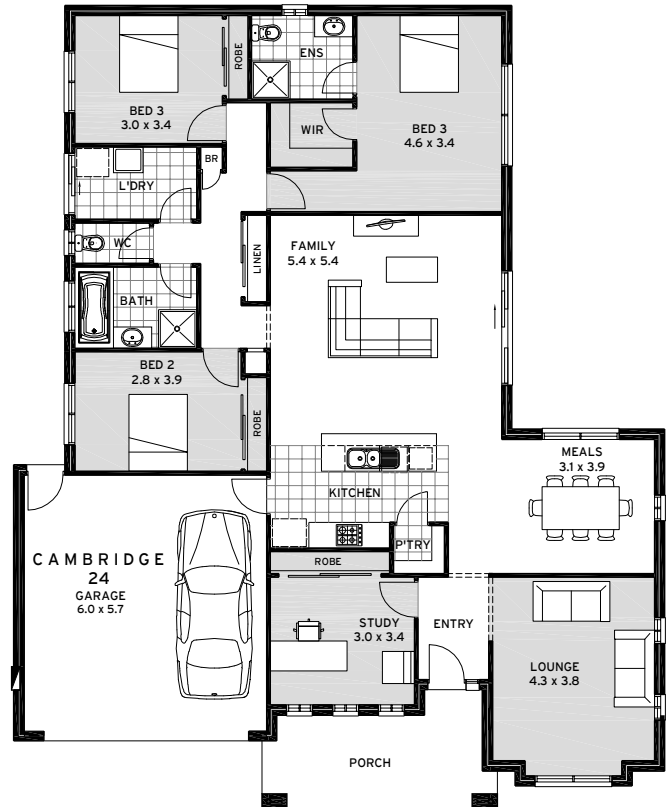

Real Homes... Real People.

Cambridge Standard

Cambridge Series

www.cavalierhomes.com.au
www.cavalierhomes.co.nz

Real Homes... Real People.

Cambridge Series

Cambridge 22

3 Bedrooms
2 Bathrooms
Double Garage
Study
Lounge
Family
Meals
Kitchen
Laundry

Living 158.88m²
Garage 37.61m²
Porch 12.31m²
Total 208.80m²
Width 15.29m Depth 18.87m

Cambridge 24

3 Bedrooms
2 Bathrooms
Double Garage
Study
Lounge
Family
Meals
Kitchen
Laundry

Living 178.06m²
Garage 37.61m²
Front Porch 12.31m²
Total 227.98m²
Width 15.29m Depth 18.87m

Cambridge 26

3 Bedrooms
2 Bathrooms
Double Garage
Study
Lounge
Family
Meals
Kitchen
Laundry

Living 196.20m²
Garage 37.61m²
Front Porch 12.31m²
Total 246.12m²
Width 15.29m Depth 20.19m

Cambridge 30

4 Bedrooms
2 Bathrooms
Double Garage
Media
Study
Lounge
Family
Meals
Kitchen
Laundry

Living 232.40m²
Garage 37.61m²
Front Porch 12.31m²
Total 282.32m²
Width 15.29m Depth 23.19m

Real Homes... Real People.

Cambridge Grange

www.cavalierhomes.com.au
www.cavalierhomes.co.nz

Plans are copyright. Prices, inclusions and plans are subject to variation without notice and vary throughout Australasia. Display and show home designs and inclusions vary throughout Australasia and are provided as a guide only. Please refer to your building contract for the specific design and inclusion details of your new home. Unless otherwise stated in writing retail new home prices do not include furniture, decorator items, driveways, paths, landscaping, swimming pools, light fittings, window and floor coverings (except tiles to WCs, bathrooms and laundries), letterboxes, fencing, security, vacuum systems, telephone, intercom and communication systems and air conditioning. Photographs shown in this brochure are indicative only to depict the style of Cavalier designs and may not be of this series design. Width and depth dimensions shown to floor plans are measured to external brick work and do not include eaves. Eaves are not included as standard. Additional costs apply.