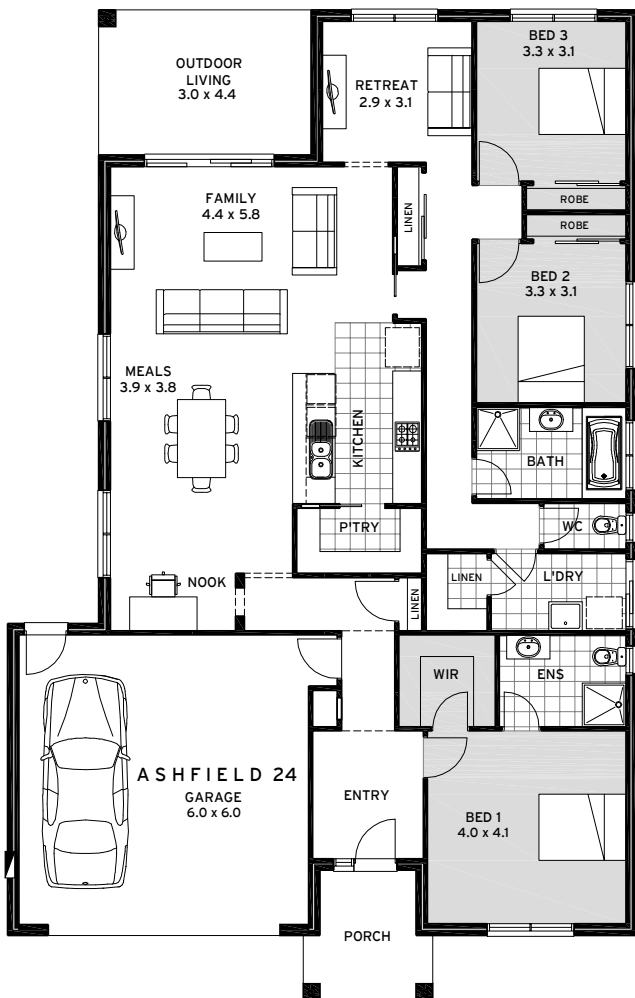

Real Homes... Real People.

Ashfield Standard

Ashfield Series

www.cavalierhomes.com.au
www.cavalierhomes.co.nz

Real Homes... Real People.

Ashfield Series

Ashfield 24

3 Bedrooms
2 Bathrooms
Double Garage
Study Nook
Retreat
Family
Meals
Kitchen
Laundry
Outdoor Living

Living 170.36m²
Garage 40.28m²
Porch 6.32m²
Outdoor Living 13.24m²
Total 230.20m²
Width 13.06m Depth 20.54m

Ashfield 30

4 Bedrooms
2 Bathrooms
Double Garage
Study
Retreat
Family
Meals
Kitchen
Laundry
Outdoor Living

Living 202.36m²
Garage 40.30m²
Porch 7.13m²
Outdoor Living 28.76m²
Total 278.55m²
Width 15.17m Depth 22.20m

Ashfield 34

4 Bedrooms
 2 Bathrooms
 Double Garage
 Study
 Retreat
 Family
 Meals
 Kitchen
 Laundry
 Outdoor Living

Living 229.96m²
 Garage 40.13m²
 Front Porch 7.38m²
 Outdoor Living 37.68m²
Total 315.15m²
 Width 15.17m Depth 24.94m

Real Homes... Real People.

Ashfield Vogue

www.cavalierhomes.com.au
www.cavalierhomes.co.nz