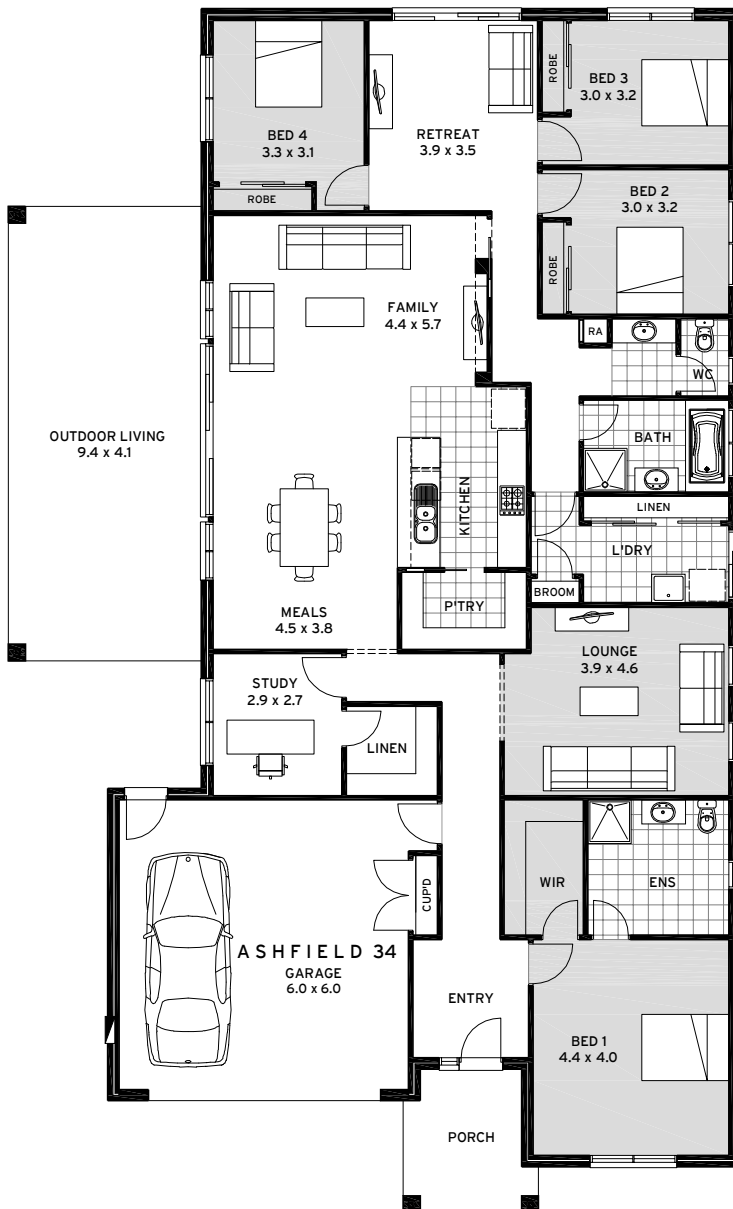

Real Homes... Real People.

Ashfield Standard

Ashfield Series

www.cavalierhomes.com.au
www.cavalierhomes.co.nz

Real Homes... Real People.

Ashfield Series

Ashfield 24

3 Bedrooms
2 Bathrooms
Double Garage
Study Nook
Retreat
Family
Meals
Kitchen
Laundry
Outdoor Living

Living 170.36m²
Garage 40.28m²
Porch 6.32m²
Outdoor Living 13.24m²
Total 230.20m²
Width 13.06m Depth 20.54m

Ashfield 30

4 Bedrooms
2 Bathrooms
Double Garage
Study
Retreat
Family
Meals
Kitchen
Laundry
Outdoor Living

Living 202.36m²
Garage 40.30m²
Porch 7.13m²
Outdoor Living 28.76m²
Total 278.55m²
Width 15.17m Depth 22.20m

Ashfield 34

4 Bedrooms
 2 Bathrooms
 Double Garage
 Study
 Retreat
 Family
 Meals
 Kitchen
 Laundry
 Outdoor Living

Living 229.96m²
 Garage 40.13m²
 Front Porch 7.38m²
 Outdoor Living 37.68m²
Total 315.15m²
 Width 15.17m Depth 24.94m

Real Homes... Real People.

Ashfield Vogue

www.cavalierhomes.com.au
www.cavalierhomes.co.nz