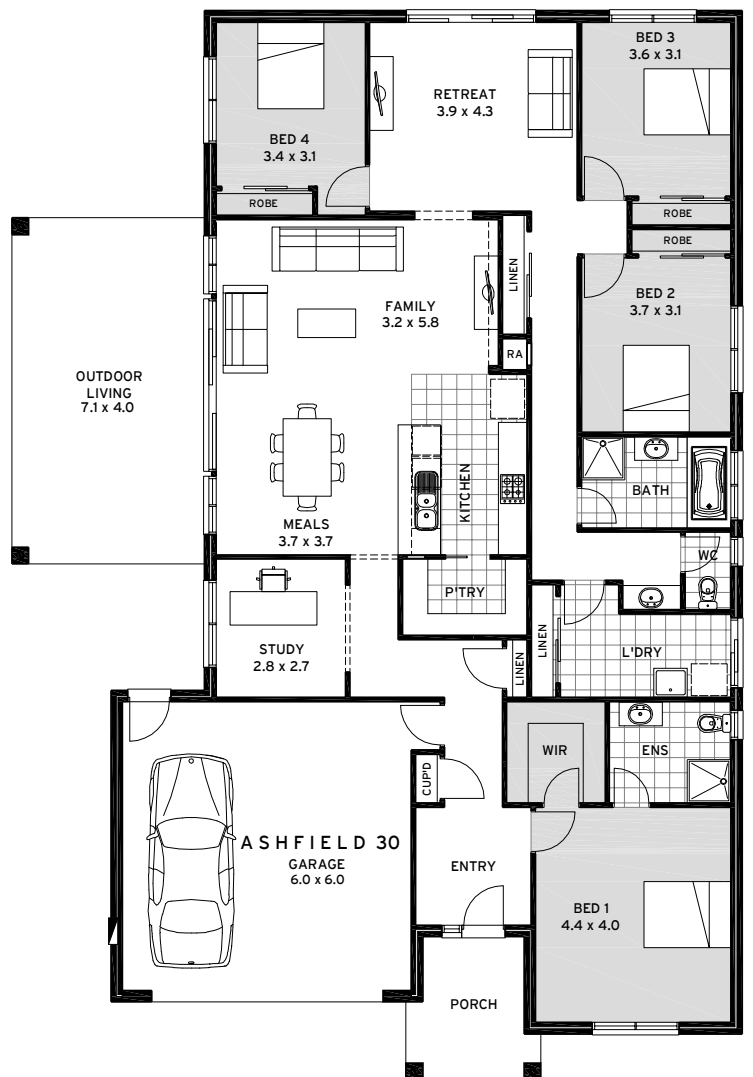

Real Homes... Real People.

Ashfield Standard

Ashfield Series

www.cavalierhomes.com.au
www.cavalierhomes.co.nz

Real Homes... Real People.

Ashfield Series

Ashfield 24

3 Bedrooms
2 Bathrooms
Double Garage
Study Nook
Retreat
Family
Meals
Kitchen
Laundry
Outdoor Living

Living 170.36m²
Garage 40.28m²
Porch 6.32m²
Outdoor Living 13.24m²
Total 230.20m²
Width 13.06m Depth 20.54m

Ashfield 30

4 Bedrooms
2 Bathrooms
Double Garage
Study
Retreat
Family
Meals
Kitchen
Laundry
Outdoor Living

Living 202.36m²
Garage 40.30m²
Porch 7.13m²
Outdoor Living 28.76m²
Total 278.55m²
Width 15.17m Depth 22.20m

Ashfield 34

4 Bedrooms
 2 Bathrooms
 Double Garage
 Study
 Retreat
 Family
 Meals
 Kitchen
 Laundry
 Outdoor Living

Living 229.96m²
 Garage 40.13m²
 Front Porch 7.38m²
 Outdoor Living 37.68m²
Total 315.15m²
 Width 15.17m Depth 24.94m

Real Homes... Real People.

Ashfield Vogue

www.cavalierhomes.com.au
www.cavalierhomes.co.nz