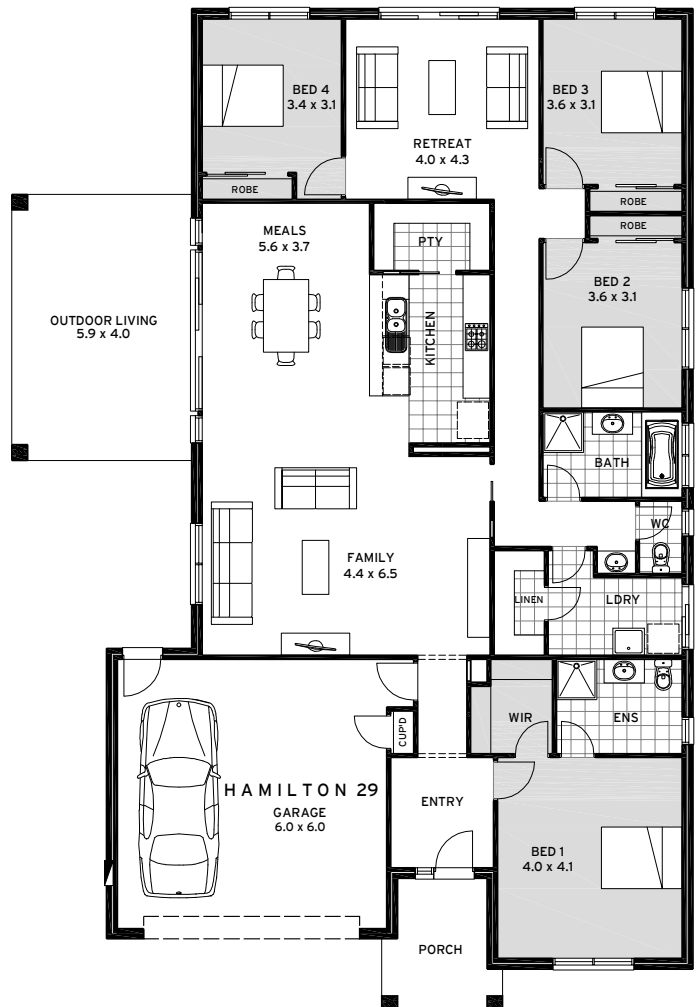

Real Homes... Real People.

Hamilton Standard

Hamilton Series

www.cavalierhomes.com.au
www.cavalierhomes.co.nz

 **Cavalier
Homes**[®]
Real Homes... Real People.

Hamilton Series

Hamilton 24

3 Bedrooms
2 Bathrooms
Double Garage
Retreat
Family
Meals
Kitchen
Laundry
Outdoor Living

Living 168.60m²
Garage 40.29m²
Front Porch 6.32m²
Outdoor Living 15.00m²
Total 230.21m²
Width 13.06m Depth 20.54m

Hamilton 29

4 Bedrooms
2 Bathrooms
Double Garage
Family
Retreat
Meals
Laundry
Kitchen
Outdoor Living

Living 203.92m²
Garage 40.25m²
Front Porch 6.81m²
Outdoor Living 23.72m²
Total 274.70m²
Width 15.17m Depth 22.35m

Hamilton 34

- 4 Bedrooms
- 2 Bathrooms
- Double Garage
- Family
- Retreat
- Study
- Meals
- Laundry
- Kitchen
- Outdoor Living

Living	233.43m ²
Garage	40.22m ²
Front Porch	7.20m ²
Outdoor Living	39.44m ²
Total	320.29m²
Width 15.17m	Depth 25.30m

Real Homes... Real People.

Hamilton Vogue

www.cavalierhomes.com.au
www.cavalierhomes.co.nz