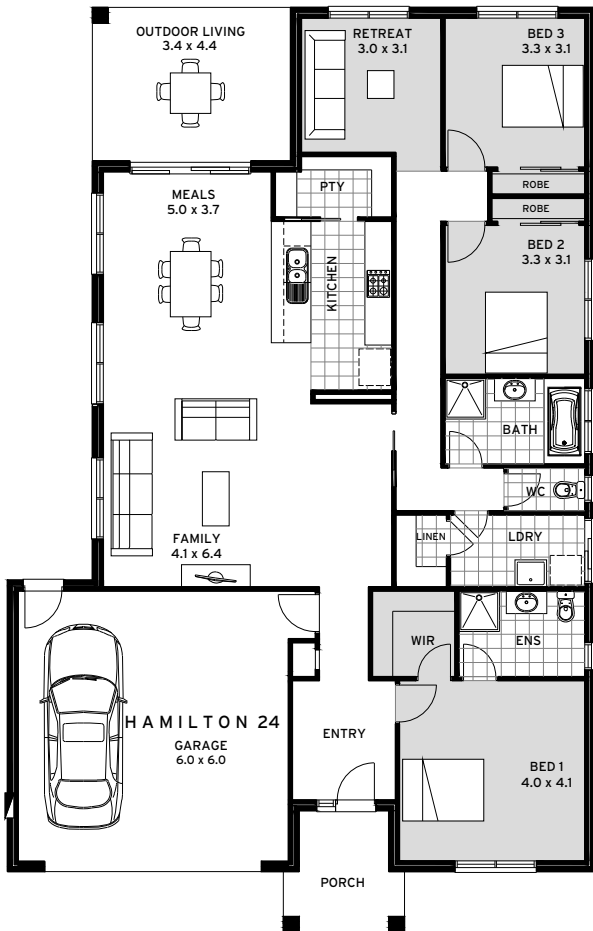

Real Homes... Real People.

Hamilton Standard

Hamilton Series

www.cavalierhomes.com.au
www.cavalierhomes.co.nz

 **Cavalier
Homes**[®]
Real Homes... Real People.

Hamilton Series

Hamilton 24

3 Bedrooms
2 Bathrooms
Double Garage
Retreat
Family
Meals
Kitchen
Laundry
Outdoor Living

Living 168.60m²
Garage 40.29m²
Front Porch 6.32m²
Outdoor Living 15.00m²
Total 230.21m²
Width 13.06m Depth 20.54m

Hamilton 29

4 Bedrooms
2 Bathrooms
Double Garage
Family
Retreat
Meals
Laundry
Kitchen
Outdoor Living

Living 203.92m²
Garage 40.25m²
Front Porch 6.81m²
Outdoor Living 23.72m²
Total 274.70m²
Width 15.17m Depth 22.35m

Hamilton 34

- 4 Bedrooms
- 2 Bathrooms
- Double Garage
- Family
- Retreat
- Study
- Meals
- Laundry
- Kitchen
- Outdoor Living

Living	233.43m ²
Garage	40.22m ²
Front Porch	7.20m ²
Outdoor Living	39.44m ²
Total	320.29m²
Width 15.17m	Depth 25.30m

Real Homes... Real People.

Hamilton Vogue

www.cavalierhomes.com.au
www.cavalierhomes.co.nz