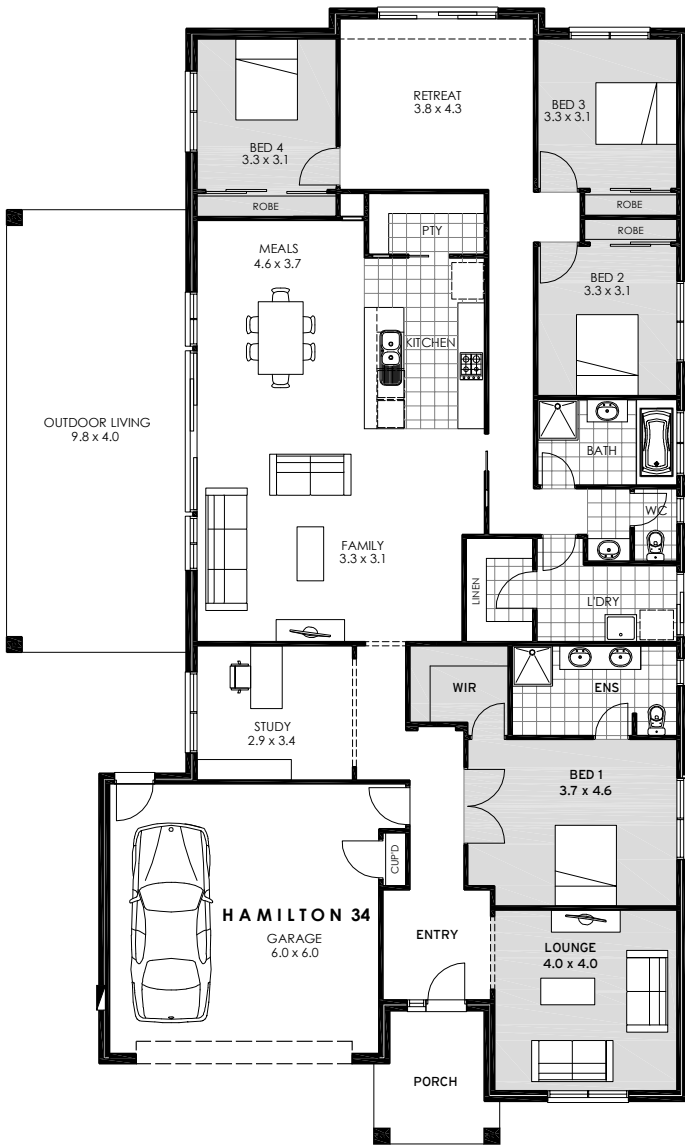

Real Homes... Real People.

Hamilton Standard

Hamilton Series

www.cavalierhomes.com.au
www.cavalierhomes.co.nz

 **Cavalier
Homes**[®]
Real Homes... Real People.

Hamilton Series

Hamilton 24

3 Bedrooms
2 Bathrooms
Double Garage
Retreat
Family
Meals
Kitchen
Laundry
Outdoor Living

Living 168.60m²
Garage 40.29m²
Front Porch 6.32m²
Outdoor Living 15.00m²
Total 230.21m²
Width 13.06m Depth 20.54m

Hamilton 29

4 Bedrooms
2 Bathrooms
Double Garage
Family
Retreat
Meals
Laundry
Kitchen
Outdoor Living

Living 203.92m²
Garage 40.25m²
Front Porch 6.81m²
Outdoor Living 23.72m²
Total 274.70m²
Width 15.17m Depth 22.35m

Hamilton 34

- 4 Bedrooms
- 2 Bathrooms
- Double Garage
- Family
- Retreat
- Study
- Meals
- Laundry
- Kitchen
- Outdoor Living

Living	233.43m ²
Garage	40.22m ²
Front Porch	7.20m ²
Outdoor Living	39.44m ²
Total	320.29m²
Width 15.17m	Depth 25.30m

Real Homes... Real People.

Hamilton Vogue

www.cavalierhomes.com.au
www.cavalierhomes.co.nz